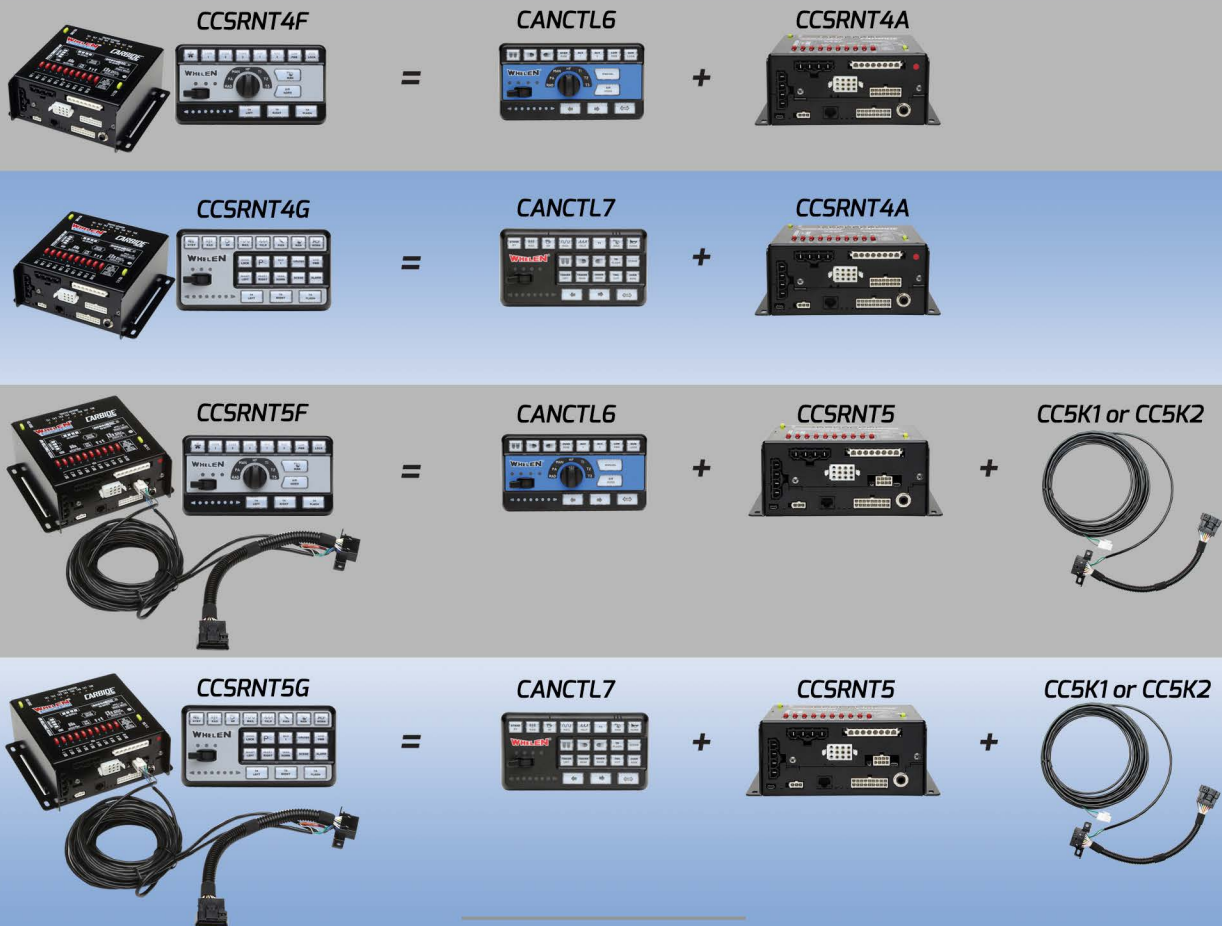

CARBIDE™ Cross Reference Sheet

A-la-carte ordering now available

CENCOM

Current Full Systems Available through 6-29-17

New Build-A-System Direct Replacements Available Now

Full System Models

Control Heads

Amplifier Control Modules

Installation Kits

FEATURES

New CenCom Carbide™ Models	18 Outputs	WeCar® PORT	4-Hardwire Inputs	9-Wire Traffic Advisor	8 Input Expansion	CANport™ OBDII ACCESSORY
CCSRN4	*	*	*			
CCSRNT4	*	*	*	*		
CCSRN4A	*	*	*		*	
CCSRNT4A	*	*	*	*	*	
CCSRN5	*	*	*			*
CCSRNT5	*	*	*	*		*