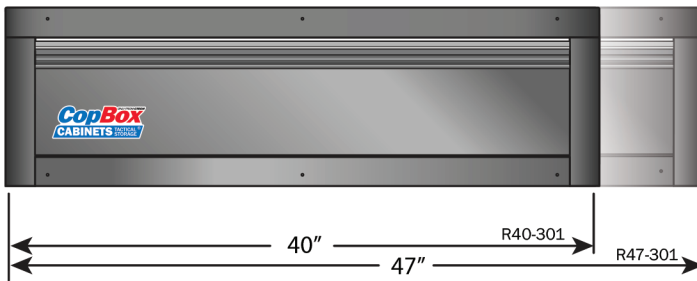

RESPONDER SERIES COPBOX CABINET

ORAGE SOLUTIONS • THE MOST RESPECTED NAME IN MOBILE ALUMINUM STORAGE SOLUTIONS • THE MOST RESPECTED

ONLY FROM **CTECH**

CopBox

CABINETS TACTICAL STORAGE[®]

RESPONDER Characteristics 12" Tall - Secure storage cabinet

Huge storage advantages in a small package! The Responder Series has answered the call for a low profile storage cabinet with storage on the top.

- Safe and Secure drawer access with lock.
- Full Visibility out of rear of vehicle
- Factory QuickLink mounting plates secures CopBox Cabinet
- R40-301 - MID SIZED SUVs
40W x 12H x 30D
- R47-301 - FULL SIZED SUVs
47W x 12H x 30D

RESPONDER - 40
12" H x 40" W x 30" D

73 lbs
WEIGHT

092016

RESPONDER SERIES COPBOX CABINET

ORAGE SOLUTIONS • THE MOST RESPECTED NAME IN MOBILE ALUMINUM STORAGE SOLUTIONS • THE MOST RESPECTED

ONLY FROM **CTECH**