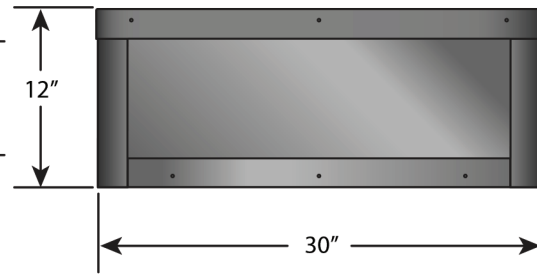

Huge storage advantages in a small package! The Responder Series has answered the call for a low profile storage cabinet with storage on the top.

- Safe and Secure drawer access with lock.
- Full Visibility out of rear of vehicle
- Factory QuickLink mounting plates secures CopBox Cabinet
- R40-301 - MID SIZED SUVs
40W x 12H x 30D
- R47-301 - FULL SIZED SUVs
47W x 12H x 30D

RESPONDER - 40
12" H x 40" W x 30" D

73 lbs
WEIGHT

092016

RESPONDER SERIES COPBOX CABINET

ORAGE SOLUTIONS • THE MOST RESPECTED NAME IN MOBILE ALUMINUM STORAGE SOLUTIONS • THE MOST RESPECTED

ONLY FROM **CTECH**