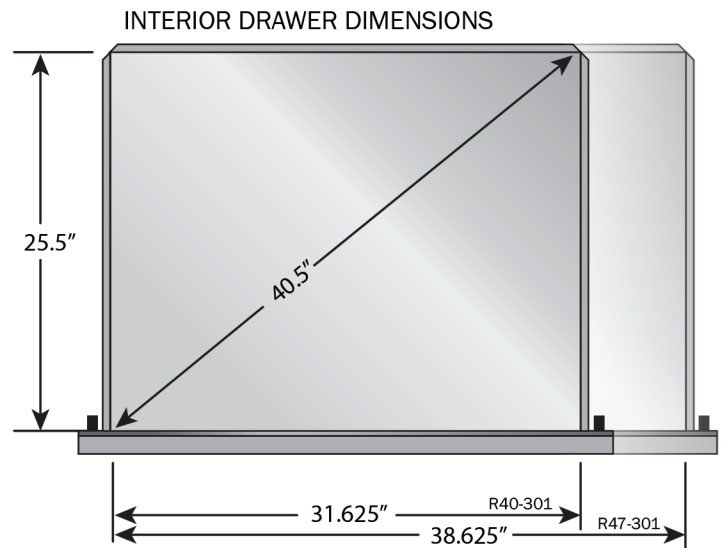

RESPONDER - 40
12" H x 40" W x 30" D

73 lbs
WEIGHT

092016

RESPONDER SERIES COPBOX CABINET

ORAGE SOLUTIONS • THE MOST RESPECTED NAME IN MOBILE ALUMINUM STORAGE SOLUTIONS • THE MOST RESPECTED

ONLY FROM **CTECH**