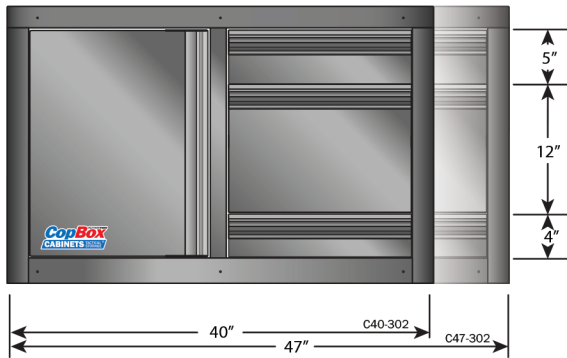

INTERIOR DRAWER DIMENSIONS