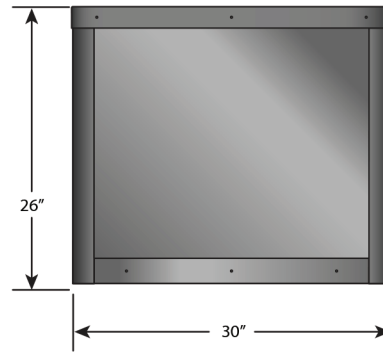

INTERIOR DRAWER DIMENSIONS