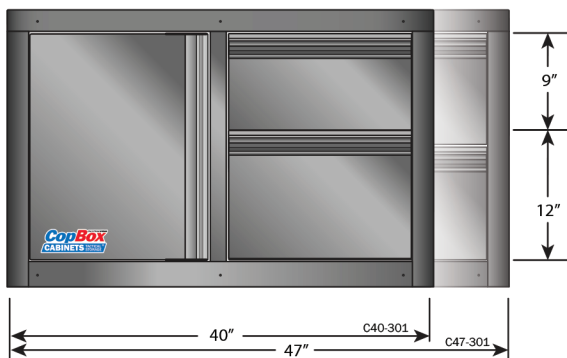

INTERIOR DRAWER DIMENSIONS