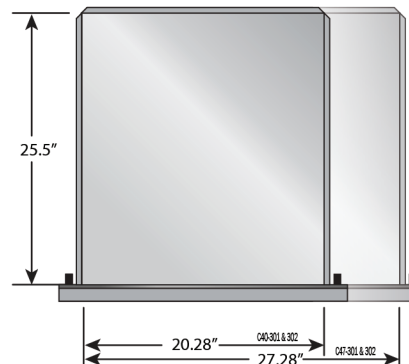

INTERIOR DRAWER DIMENSIONS